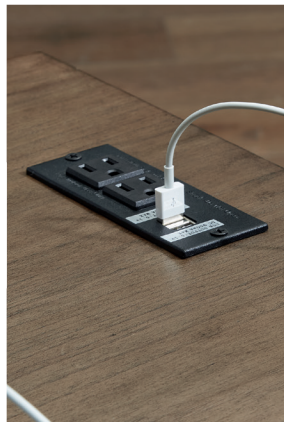

T300-117

T300-217

T300-317

"Treytown"

Chairside End Tables

T300

SKU: T300-117
Chairside End Table
16"W x 24"D x 24"H
406mm W x 603mm D x 610mm H

SKU: T300-217
Chairside End Table
16"W x 24"D x 24"H
406mm W x 603mm D x 610mm H

SKU: T300-317
Chairside End Table
16"W x 24"D x 24"H
406mm W x 603mm D x 610mm H

Features:

- Table are made with solid wood, wood veneer and MDF substrate
- **T300-117** features a Brown wood tone finish
- **T300-217** features a Grayish brown wood tone finish
- **T300-317** features a Gray wood tone finish
- Tables features a pull-out drink tray
- Tables feature 110V power supply with dual USB charging ports
- Tables feature a storage cabinet along with an open cubby shelf