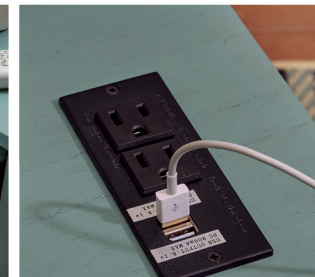

T300-517

T300-617

T300-717

"Treytown"

Chairside End Tables

T300

SKU: T300-517
Chairside End Table
16"W x 24"D x 24"H
406mm W x 603mm D x 610mm H

SKU: T300-617
Chairside End Table
16"W x 24"D x 24"H
406mm W x 603mm D x 610mm H

SKU: T300-717
Chairside End Table
16"W x 24"D x 24"H
406mm W x 603mm D x 610mm H

Features:

- Tables are made with solid wood, wood veneer and MDF substrate
- **T300-517** features a Whitewashed wood tone finish
- **T300-617** features a Black wood tone finish
- **T300-717** features a Teal wood tone finish
- Tables feature a pull-out drink tray
- Tables feature 110V power supply with dual USB charging ports
- Tables feature a storage cabinet along with an open cubby shelf